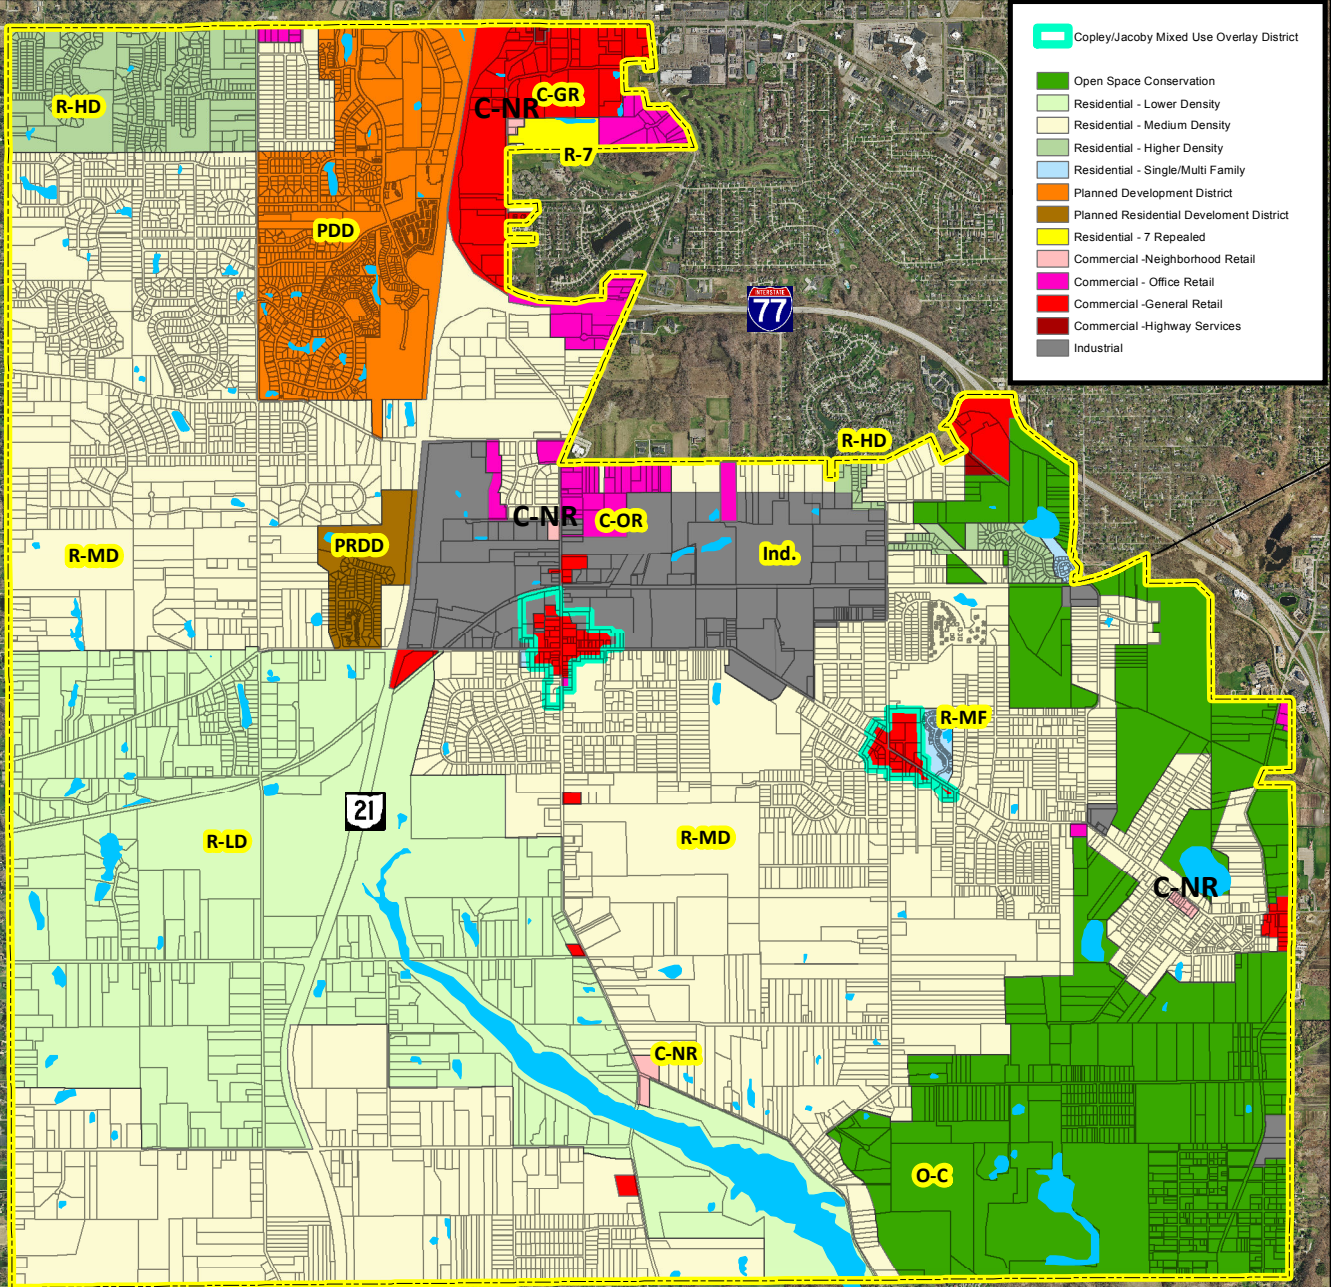

ZONING MAP

- Copley/Jacoby Mixed Use Overlay District
- Open Space Conservation
- Residential - Lower Density
- Residential - Medium Density
- Residential - Higher Density
- Residential - Single/Multi Family
- Planned Development District
- Planned Residential Development District
- Residential - 7 Repealed
- Commercial - Neighborhood Retail
- Commercial - Office Retail
- Commercial - General Retail
- Commercial - Highway Services
- Industrial