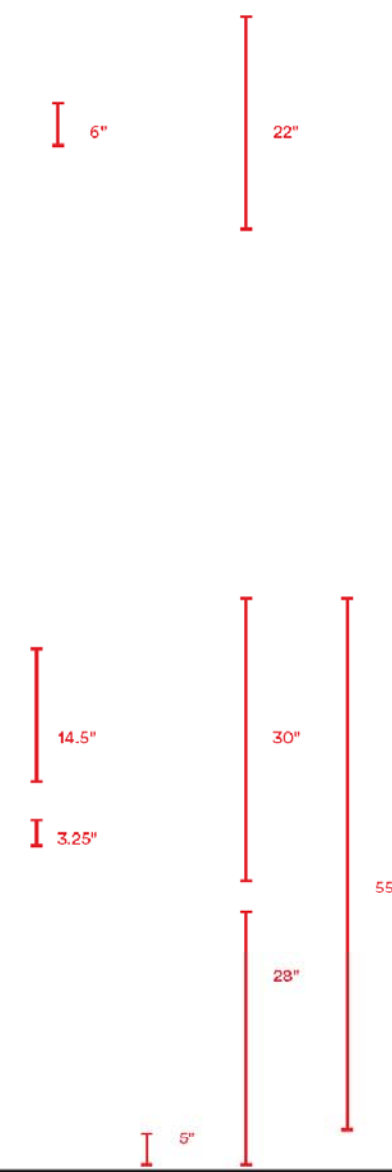

plan view if double sided

plan view if single sided

TWIST.

**Monument Sign
32 Square Foot
Without Base**

PROJECT
17-RWD-0121 Concept Signage

CLIENT
Redwood

DATE
03/23/18

NOT TO SCALE
page 7